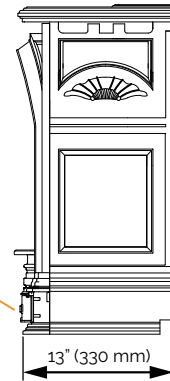

Viewing Area

16-3/4" w x 15-3/8" h = 258"²

The President stove includes a convenient access panel that allows easy access to manual controls and battery.

VENTING OPTIONS

Contact your local Valor dealer for complete installation and venting requirements