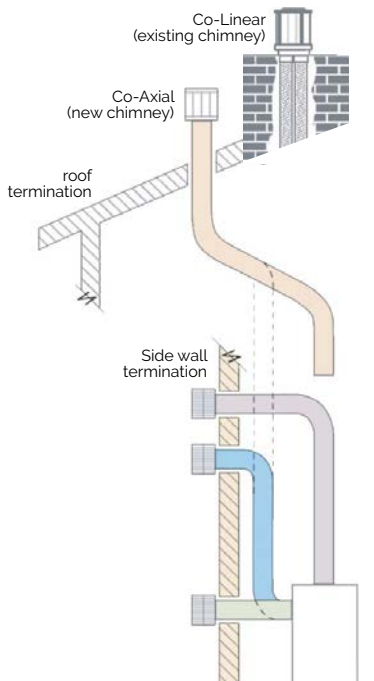

CASTING	sides and top	531-1CSB and 531-2CSB
----------------	---------------	-----------------------

FIRE BED includes reversible Fluted Black/ Red Brick liner	Coals	530CSK
	Logs	530LSK
	Rocks	530RSK
	Driftwood	530DWK

OPTIONAL	Valor Wall switch	1265WSK
	Circulating Fan	555CFK
	Firebox Grille Panel	567FGP

MODEL BTU/hour	Low	High	Max	Energuide*
NG	6,500	20,500	15,117	70.2%
LPG	12,500	19,000	14,476	70.0%

* All Valor's EnerGuide ratings and outputs are determined without a fan/blower, using the CSA P4.1-09 test method.

Viewing Area

16-3/4" w x 15-3/8" h = 258"²

The President stove includes a convenient access panel that allows easy access to manual controls and battery.

VENTING OPTIONS

Contact your local Valor dealer for complete installation and venting requirements

Please refer to the complete product manual before installation, available at valorfireplaces.com/freestanding

Please Note: Printed images may vary from actual product. Refer to the product manual for the particular freestanding stove installation. All product information is accurate at time of printing and is subject to change. For more information visit valorfireplaces.com/freestanding