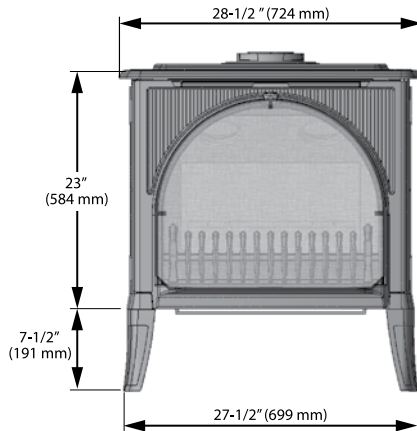

President Black powder coated cast iron

COALS 530CSK

Reversible Red brick liner included

ROCKS 530RSK

Reversible Black Fluted liner included

Viewing Area

square front: 21-3/4" w x 13" h = 283"²

arched front: 20-3/8" w x 13-1/2" h = 274"² (minus frets)