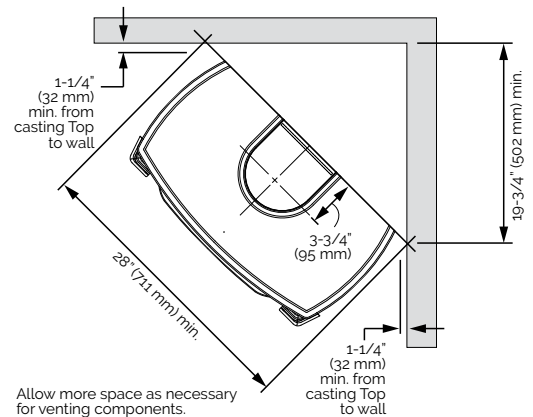

Viewing Area

16-3/4" w x 15-3/8" h = 258"²

The President stove includes a convenient access panel that allows easy access to manual controls and battery.

VENTING OPTIONS

Contact your local Valor dealer for complete installation and venting requirements