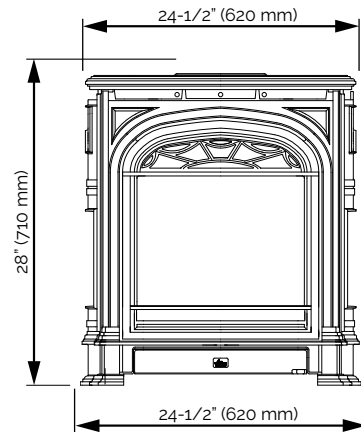

Viewing Area

16-3/4" w x 15-3/8" h = 258"²

The President stove includes a convenient access panel that allows easy access to manual controls and battery.

VENTING OPTIONS

Contact your local Valor dealer for complete installation and venting requirements