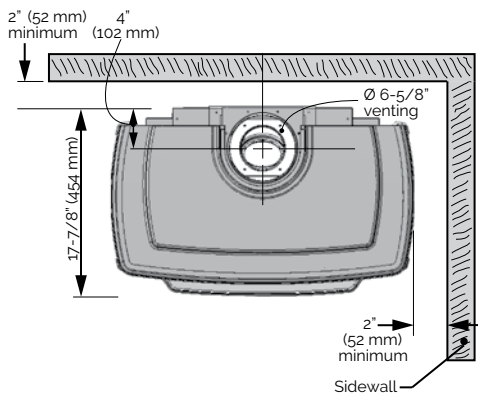

President Black powder coated cast iron

COALS 530CSK

Reversible Red brick liner included

ROCKS 530RSK

Reversible Black Fluted liner included

Viewing Area

square front: 21-3/4" w x 13" h = 283"²

arched front: 20-3/8" w x 13-1/2" h = 274"² (minus frets)