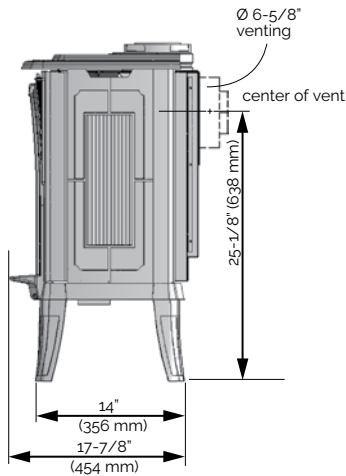

President Black powder coated cast iron

COALS 530CSK

Reversible Red brick liner included

ROCKS 530RSK

Reversible Black Fluted liner included

Viewing Area

square front: 21-3/4" w x 13" h = 283"²

arched front: 20-3/8" w x 13-1/2" h = 274"² (minus frets)