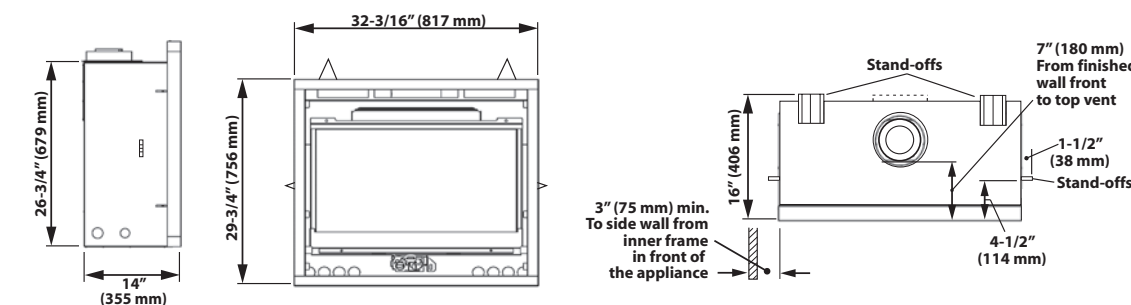

HORIZON / H4 HEAT PERFORMANCE & EFFICIENCY RATINGS

MODEL/FUEL	Model	Fuel	Max. Input BTU/hr	Min. Input BTU/hr	EnerGuide Rating*	Max. Output* (w/out fan) BTU/hr
	534JN	NG	24,000	6,500	70.9%	17,506
	534JP	LPG	24,000	13,000	70.9%	17,506
	650JN	NG	24,000	6,500	70.9%	17,506
	650JP	LPG	24,000	13,000	70.9%	17,506

Certified to ANSI Z21.88-2014/ CSA 2.33-2014 Vented Gas Fireplace Heater American National Standard
CGA - 2.17-91 Gas Fired Appliances for use at High Altitudes

Designed and manufactured by:
MILES INDUSTRIES

Copyright Miles Industries Ltd. 2015
Proudly made in North America
BRHRZN415E - June 2015

Printed on recycled paper

Please Note: Printed images may vary from actual product.
Refer to the 534J/650J Series engine manual for product installation.
All product information is accurate at time of printing and is subject to change.
For more information visit www.valorfireplaces.com

HORIZON / H4 PRODUCT DIMENSIONS, FRAMING DIMENSIONS & VENTING

HORIZON DIMENSIONS

Window Dimensions - 14-3/4" X 26-1/2"w

H4 DIMENSIONS

Window Dimensions - 14-3/4" X 26-1/2"w