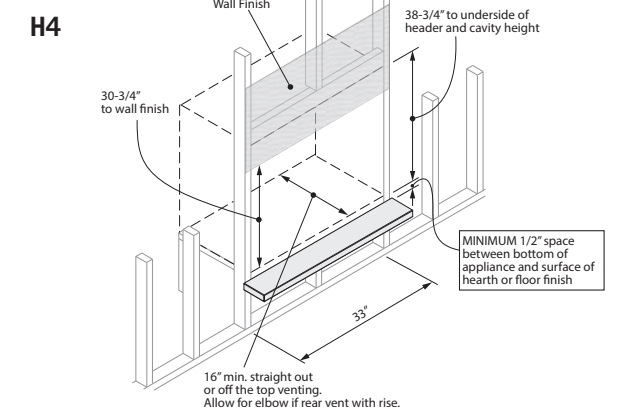

GENERAL FRAMING DIMENSIONS

UNDERSTANDING ENERGY EFFICIENCY RATINGS

All Valor product literature is published using recognized Canadian and US government test methods for determining energy efficiency performance. This ensures our products will perform in your home as rated. Beware of misleading "steady state" efficiency claims made by manufacturers using their own "in-house" test methods. For example - a large difference between an Energuide rating and a "steady state efficiency" may indicate misleading efficiency claims. For more information visit www.valorfireplaces.com.