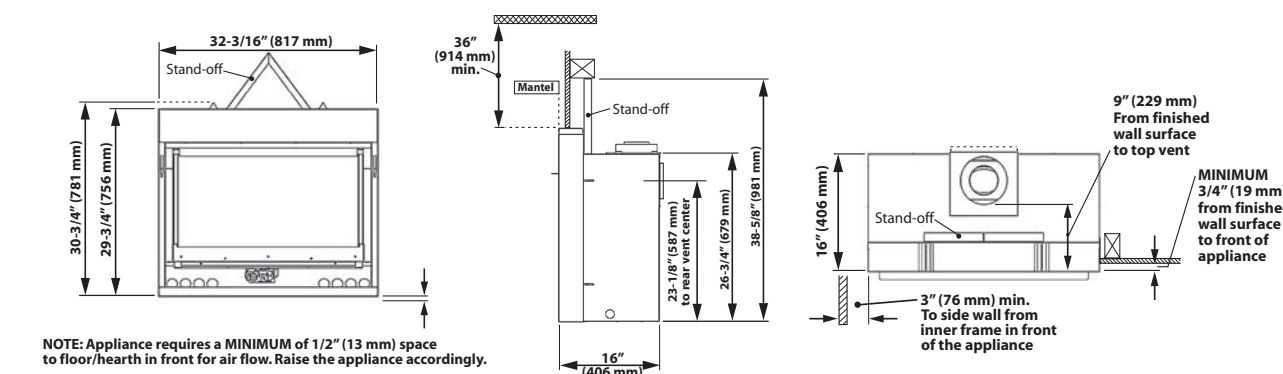

HORIZON FIREPLACE COMPONENTS

ENGINES	534JN	Direct Vent Horizon Engine NG
	534JP	Direct Vent Horizon Engine LPG

FUEL BEDS	534LSK	Log Set Kit
	534RSK	Creekside Rock Set Kit

LINERS	618EBL	Enamel Black Liner (Reflective)
	618RGL	Reflective Glass Liner
	620FBL	Fluted Black Liner
	621VRL	Valor Red Liner
	622LSL	Ledgestone Liner

SURROUNDS	601SFB	Contemporary Steel Front (29-3/4" X 32-3/16"w)
	602CFB	Traditional Cast Front (29-3/4" X 32-3/16"w)
	603FSK	3-Sided Trim - Black (31-1/8" X 35"w)
	605FSK	4-Sided Trim - Black (32-5/8" X 35"w)
	610FVI	Double Door FenderFire Front (31-3/4" X 35-3/4"w)
	611FVI	Single Door FenderFire Front (31-3/4" X 35-3/4"w)
	613CCB	Contemporary Cast Front (31-3/4" X 35-3/4"w)
	614CVI	Arched Cast Surround (35-3/4" X 43-5/8"w)
	615CVI	Cast Surround (35-3/4" X 45-1/4"w)
	623STV	Square Trim Kit - Vintage Iron* (34-7/16" X 44-5/16"w)
	623STZ	Square Trim Kit - Bronze* (34-7/16" X 44-5/16"w)
	645CFV	Clearview Front (Vintage Iron on Black) (31-1/4" X 37-1/4"w)

* Compatible with the 645CFV Clearview Front only

FRETS	RA24CV	Contemporary Fret - Vintage Iron*
	RA24TB	Traditional Fret - Black*
	646CCB	Clearview Cast Fret*
	1225VFB	Ventana Fret - Black*

* Compatible with the 645CFV Clearview Front only

ACCESSORIES	556CLA	Co-linear Adapter - converts co-axial vent to two 3" vent liners (insert app.)
	559CLT	Co-linear Terminal - chimney liner termination cap (for use with 556CLA)
	559SFK	Square Flashing Kit for 559CLT
	658DVK2	Direct Vent Terminal - coaxial with wall thimble
	755CFK	Circulating Fan Kit
	761DRK	Decorative Rock Kit (add to the 534RSK)
	817VAK	Vent Adapter Kit
	845TG	Terminal Guard
	1265WSK	Wall Switch Kit
	GV60BRK	1-Hour Shut Down Handset
	GV60NTK	Non-Thermostat Handset

H4 FIREPLACE COMPONENTS