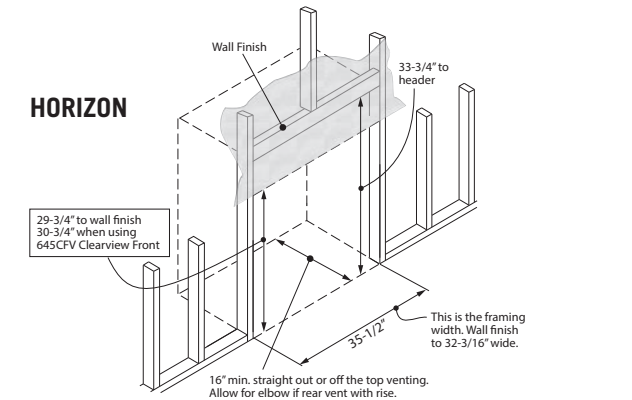

GENERAL FRAMING DIMENSIONS

UNDERSTANDING ENERGY EFFICIENCY RATINGS

All Valor product literature is published using recognized Canadian and US government test methods for determining energy efficiency performance. This ensures our products will perform in your home as rated. Beware of misleading "steady state" efficiency claims made by manufacturers using their own "in-house" test methods. For example - a large difference between an Energuide rating and a "steady state efficiency" may indicate misleading efficiency claims. For more information visit www.valorfireplaces.com.