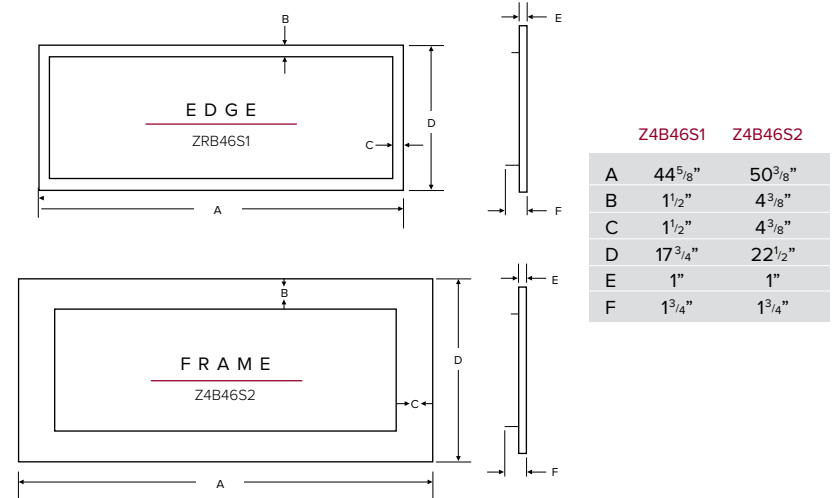

WALL SURROUND TRIM KIT