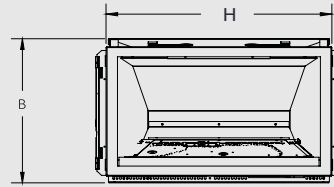

See Installation, Maintenance, and Operation manual for further information and specifications.

TECHNICAL DIMENSIONS

CONTROLS OUT CONFIGURATION

BOTTOM VIEW

FRONT VIEW

CONTROLS IN CONFIGURATION

BOTTOM VIEW

FRONT VIEW

SIDE VIEW

27-DVIE22N
27-DVIM33N

A	B
27-1/2"	17-5/8"
697mm	448mm
C	D
15-5/8"	14-1/2"
396mm	406mm
E	G
16-3/4"	38-1/4"
426mm	972mm
H	J
25-3/8"	10-3/8"
644mm	264mm
K	L
15-3/4"	29-7/8"
400mm	759mm

31-DVIE33N
31-DVIM22N