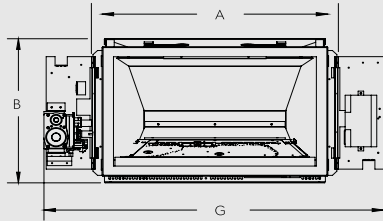

See Installation, Maintenance, and Operation manual for further information and specifications.

TECHNICAL DIMENSIONS

CONTROLS OUT CONFIGURATION

BOTTOM VIEW

FRONT VIEW

CONTROLS IN CONFIGURATION

BOTTOM VIEW

FRONT VIEW

SIDE VIEW

27-DVIE22N
27-DVIM33N

A	B
27-1/2"	17-5/8"
697mm	448mm
C	D
15-5/8"	14-1/2"
396mm	406mm
E	G
16-3/4"	38-1/4"
426mm	972mm
H	J
25-3/8"	10-3/8"
644mm	264mm
K	L
15-3/4"	29-7/8"
400mm	759mm

31-DVIE33N
31-DVIM22N