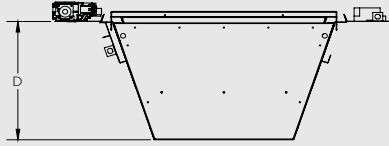

TECHNICAL DIMENSIONS

CONTROLS OUT CONFIGURATION

BOTTOM VIEW