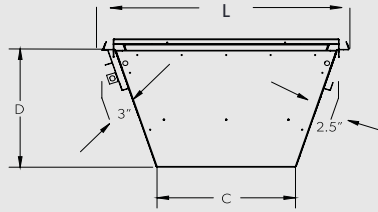

See Installation, Maintenance, and Operation manual for further information and specifications.

TECHNICAL DIMENSIONS

CONTROLS OUT CONFIGURATION

BOTTOM VIEW

FRONT VIEW

CONTROLS IN CONFIGURATION

BOTTOM VIEW

FRONT VIEW

SIDE VIEW

27-DVIE22N
27-DVIM33N

A	B
27-1/2"	17-5/8"
697mm	448mm
C	D
15-5/8"	14-1/2"
396mm	406mm
E	G
16-3/4"	38-1/4"
426mm	972mm
H	J
25-3/8"	10-3/8"
644mm	264mm
K	L
15-3/4"	29-7/8"
400mm	759mm

31-DVIE33N
31-DVIM22N

A	B
30"	20-1/8"
762mm	510mm
C	D
18-3/4"	14"
476mm	356mm
E	G
19-1/2"	35-1/2"
495mm	1035mm
H	J
32-1/2"	12"
731mm	261mm
K	L
15-3/4"	31-3/4"
400mm	806mm

31-DVIE33C
31-DVIM22C

A	B
30"	20-1/8"
762mm	510mm
C	D
18-3/4"	14"
476mm	356mm
E	G
19-1/2"	35-1/2"
495mm	140mm
H	J
32-1/2"	12"
731mm	261mm
K	L
15-3/4"	31-3/4"
400mm	806mm