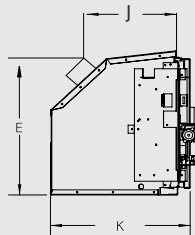

See Installation, Maintenance, and Operation manual for further information and specifications.

TECHNICAL DIMENSIONS

CONTROLS OUT CONFIGURATION

BOTTOM VIEW

FRONT VIEW

CONTROLS IN CONFIGURATION

BOTTOM VIEW

FRONT VIEW

SIDE VIEW

27-DVIE22N
27-DVIM33N

A	B
27-1/2"	17-5/8"
697mm	448mm
C	D
15-5/8"	14-1/2"
396mm	406mm
E	G
16-3/4"	38-1/4"
426mm	972mm
H	J
25-3/8"	10-3/8"
644mm	264mm
K	L
15-3/4"	29-7/8"
400mm	759mm

31-DVIE33N
31-DVIM22N

A	B
30"	20-1/8"
762mm	510mm
C	D
18-3/4"	14"
476mm	356mm
E	G
19-1/2"	35-1/2"
495mm	1035mm
H	J
32-1/2"	12"
731mm	261mm
K	L
15-3/4"	31-3/4"
400mm	806mm

31-DVIE33C
31-DVIM22C

A	B
30"	20-1/8"
762mm	510mm
C	D
18-3/4"	14"
476mm	356mm
E	G
19-1/2"	35-1/2"
495mm	140mm
H	J
32-1/2"	12"
731mm	261mm
K	L
15-3/4"	31-3/4"
400mm	806mm