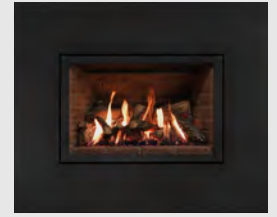

Small Flat Steel Front SKSBS	Large Flat Steel Front SKLBS	4 sided Small Flat Steel Front SK4SBS	4 sided Blank Trimmable for inside fit SK4BLANKD
FOR MODEL 27	Shallow 39" w x 24" h x 1" d Deep 39" w x 24" h x 2.5" d	Shallow 45" w x 28" h x 1" d Deep 45" w x 28" h x 2.5" d	Shallow 39" w x 30" h x 1" d Deep 39" w x 30" h x 2.5" d	47" w x 39" h
ELECTRONIC 27-DVIE22N	Flat front B Decorative Trims N G B	Flat front B Decorative Trims N G B	Flat front B Decorative Trims N G B	
MILLIVOLT 27-DVIM22N	Hinged front N G B	Hinged front N G B	Hinged front N G B	
FOR MODEL 31	Shallow 42" w x 27" h x 1" d Deep 42" w x 27" h x 2.5" d	Shallow 48" w x 31" h x 1" d Deep 48" w x 31" h x 2.5" d	Shallow 42" w x 34" h x 1" d Deep 42" w x 34" h x 2.5" d	47" w x 39" h
ELECTRONIC 31-DVIE33N/ 31-DVIE33C	Flat front B Decorative Trims N G B	Flat front B Decorative Trims N G B	Flat front B Decorative Trims N G B	
MILLIVOLT 31-DVIM33N/ 31-DVIM33C	Hinged front N G B	Hinged front N G B	Hinged front N G B	
FOR MODEL 36	Shallow 47-1/4" w x 30-3/8" h x 1" d Deep 47-1/4" w x 30-3/8" h x 2.5" d	Shallow 52-1/4" w x 33-3/4" h x 1" d Deep 52-1/4" w x 33-3/4" h x 2.5" d	Shallow 47-1/4" w x 37" h x 1" d Deep 47-1/4" w x 37" h x 2.5" d	47" w x 39" h
ELECTRONIC 36-DVIE40LN	Flat front B Decorative Trims N G	Flat front B Decorative Trims N G	Flat front B Decorative Trims N G	

HINGED COLORS **N** Nickel **G** Gold **B** Black*